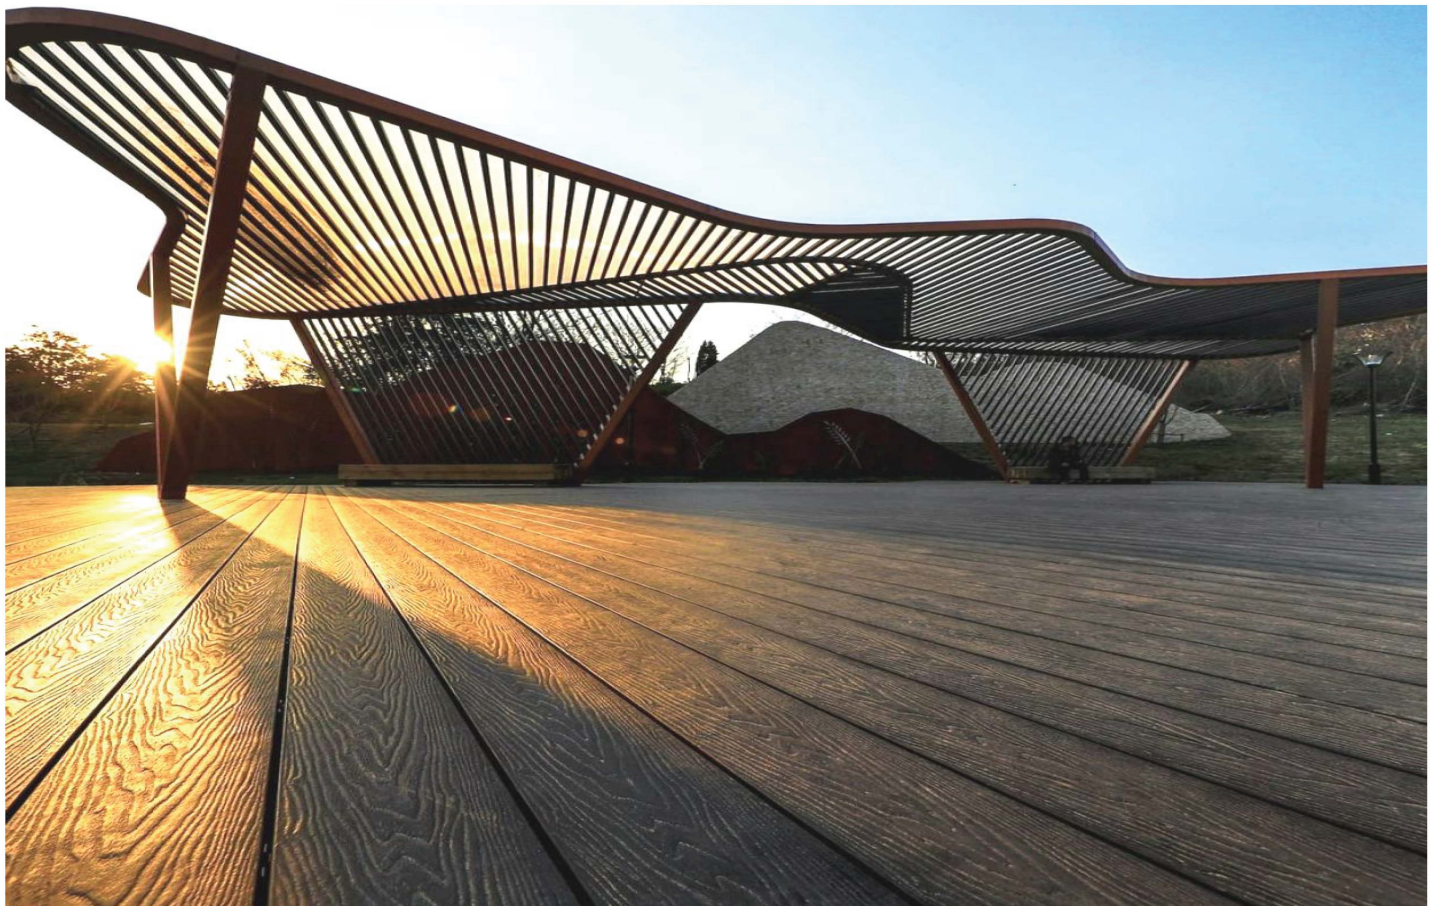

3D Embossed WPC Decking