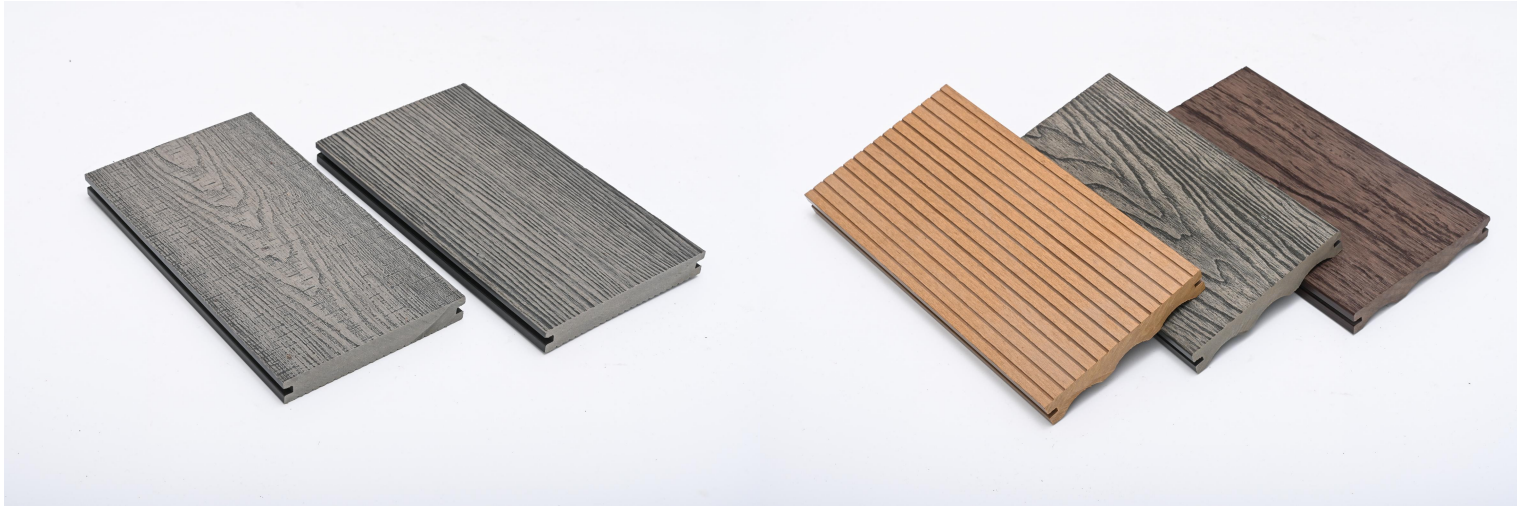

- Ultra-low maintenance
- Longevity and durability
- Scratch and stain resistant

Co-extrusion WPC is the upgrade version of traditional WPC. Co-extruded decking, in short is a particularly high-tech decking option that boasts even higher performance than normal composite decking. Co-extruded technology is, without a doubt, the most advanced technology currently being used in the composite decking industry.

Red wood

Walnut

Ancient wood

Gray-white

Co-Extrusion WPC Decking

3D Embossed WPC Decking

3D embossed WPC decking uses the latest pressing rollers and sanding methods to present the most perfect 3D wood grain texture on the composite decking.

3D Embossed WPC Decking

WPC Wall Panel

Classic WPC Wall Cladding Panel

Dex Composite wall cladding can effectively reduce direct sunlight, reduce energy consumption, and improve room temperature comfort. Clad any wall for a wood look and benefit from maintenance free composites in a variety of colors