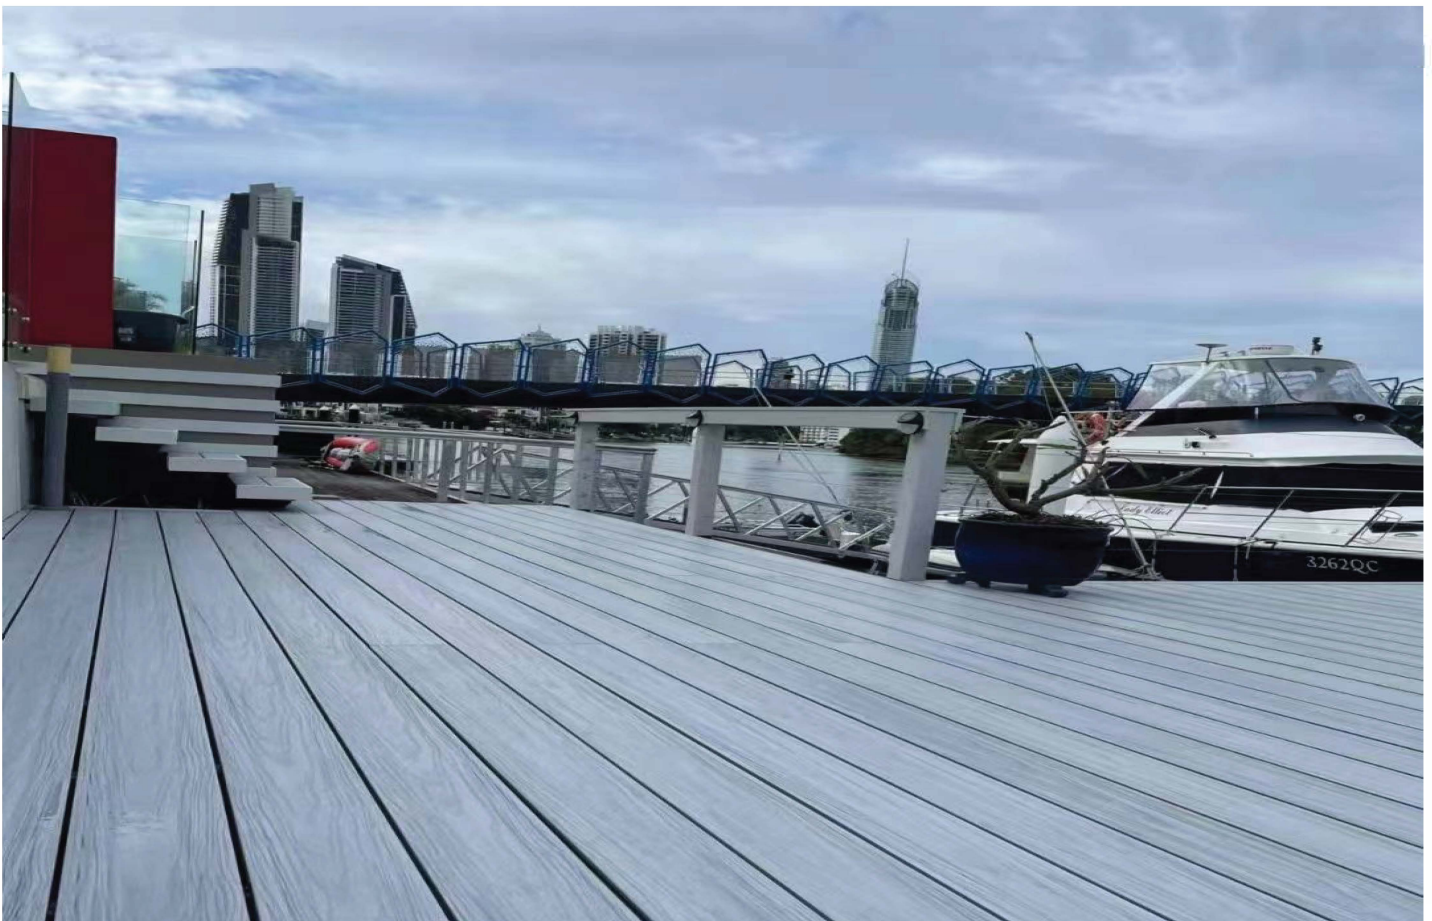

Red wood

Walnut

Ancient wood

Gray-white

Co-Extrusion WPC Decking

3D Embossed WPC Decking

3D embossed WPC decking uses the latest pressing rollers and sanding methods to present the most perfect 3D wood grain texture on the composite decking.