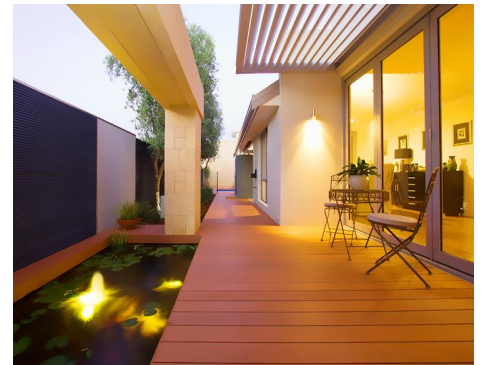

NO 2: Co-Extrusion WPC Decking

NO 3: 3D Embossed WPC Decking

NO 4: DIY WPC Tile