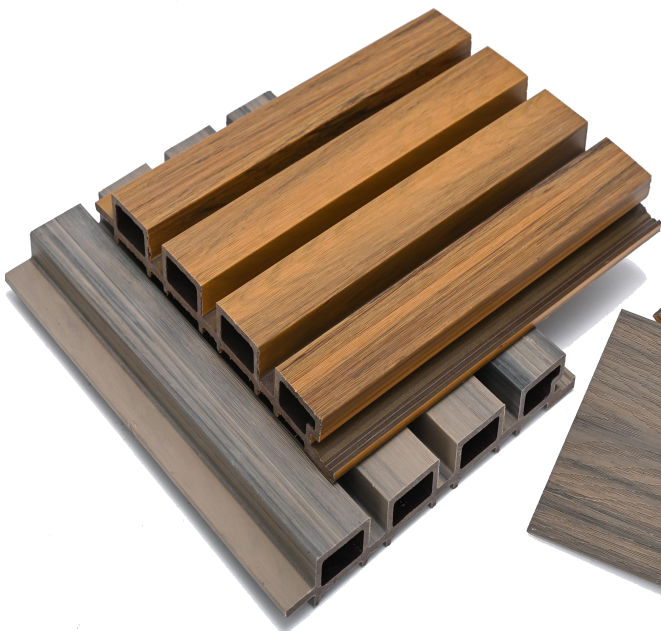

Red wood

Walnut

Ancient wood

Gray-white

Co-Extrusion WPC Decking

3D Embossed WPC Decking

3D embossed WPC decking uses the latest pressing rollers and sanding methods to present the most perfect 3D wood grain texture on the composite decking.

3D Embossed WPC Decking

WPC Wall Panel

Classic WPC Wall Cladding Panel

Dex Composite wall cladding can effectively reduce direct sunlight, reduce energy consumption, and improve room temperature comfort. Clad any wall for a wood look and benefit from maintenance free composites in a variety of colors

WPC Wall Panel

Co-Extrusion WPC Wall Cladding Panel

160×21mm

160×21mm

219×26mm

Co-Extrusion WPC Handrail

WPC Wall Panel

WPC Wall Cladding Panel

Popular Fencing

NO 1: DIY Garden Fencing

NO 2: Translucent Fencing

NO 3: Carved Fencing (Customised)

NO 4: Overlap Fencing

NO 5: Picket Fencing

WPC Fencing

WPC Fencing Panel