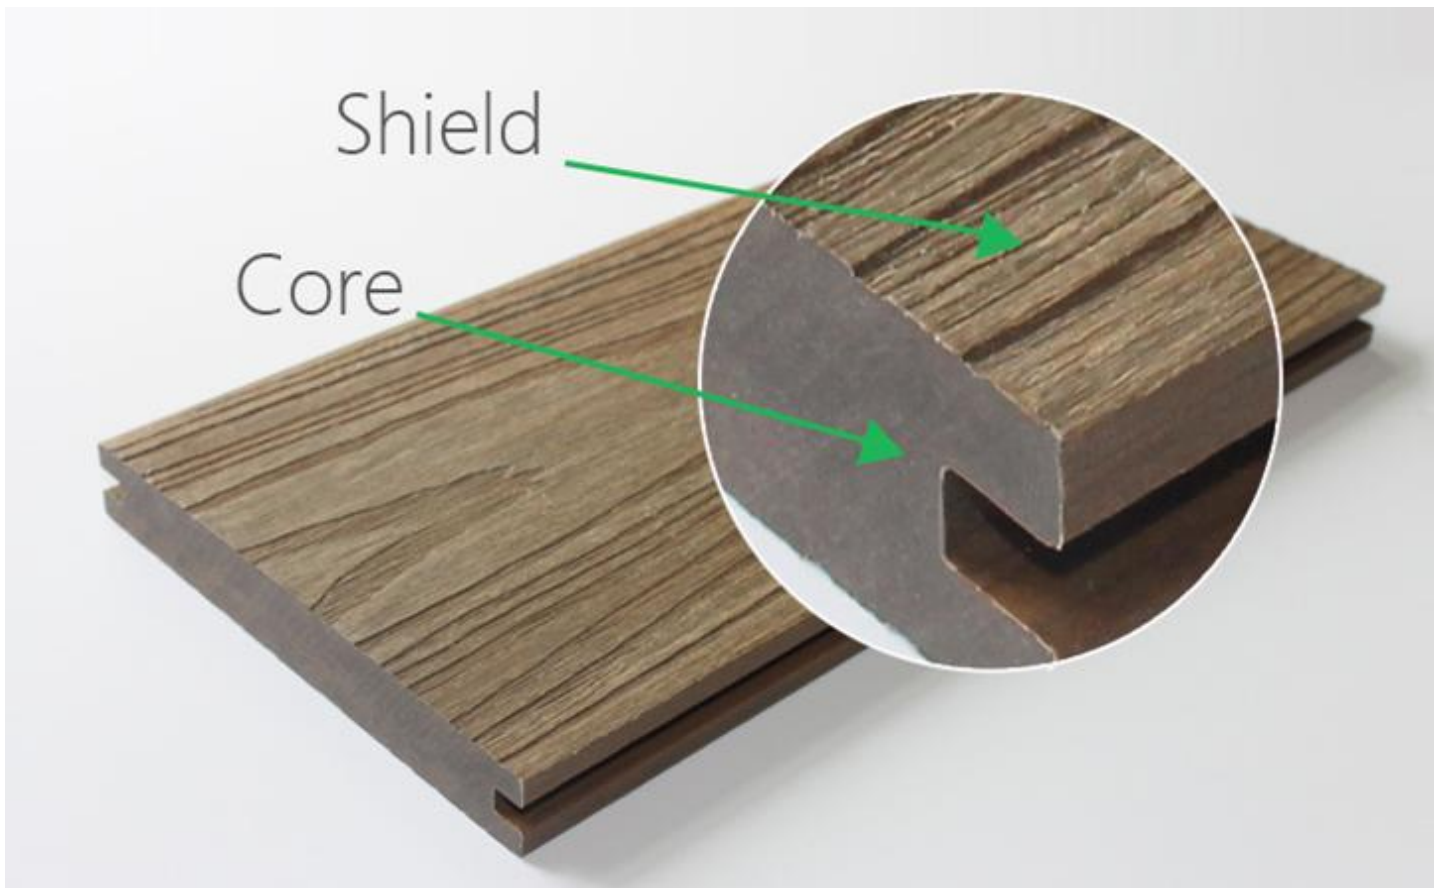

Classic WPC Decking

Dex Tech Wood Plastic Composite Decking is state of the art composite decking. The raw materials are taken from environment-friendly and non-toxic natural wood. Combined with high-performance plastic materials, heating, fitting and pressing at one time, to create the perfect mold. From raw materials to production all materials are 100% free of formaldehyde, lead, benzene, heavy metals, carcinogens, soluble volatiles, or radiation,

WPC Decking Accessories

I-shaped keel

Edge banding

Edge banding

Stainless steel fasteners

Plastic fasteners

Stainless steel screw

Co-Extrusion WPC Decking

- Ultra-low maintenance
- Longevity and durability
- Scratch and stain resistant

Co-extrusion WPC is the upgrade version of traditional WPC. Co-extruded decking, in short is a particularly high-tech decking option that boasts even higher performance than normal composite decking. Co-extruded technology is, without a doubt, the most advanced technology currently being used in the composite decking industry.